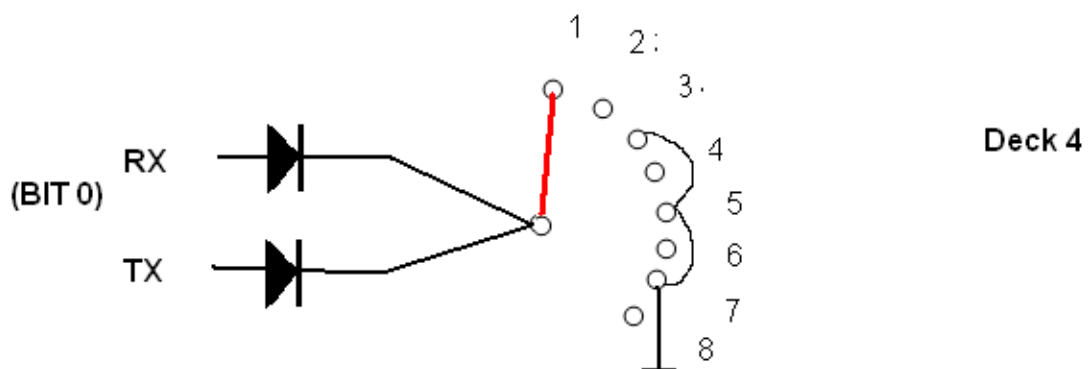

Channel selection with combined power switch

Diodes with low voltage drop.

PA3CRX