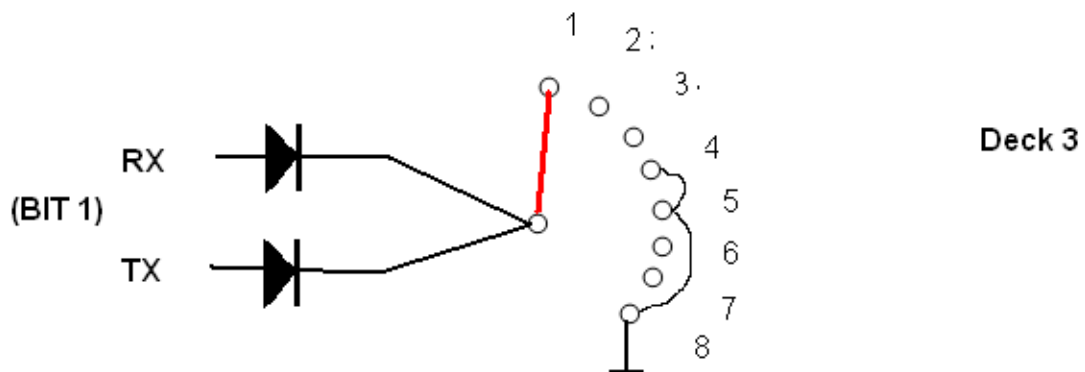

Channel selection with combined power switch

Diodes with low voltage drop.

PA3CRX