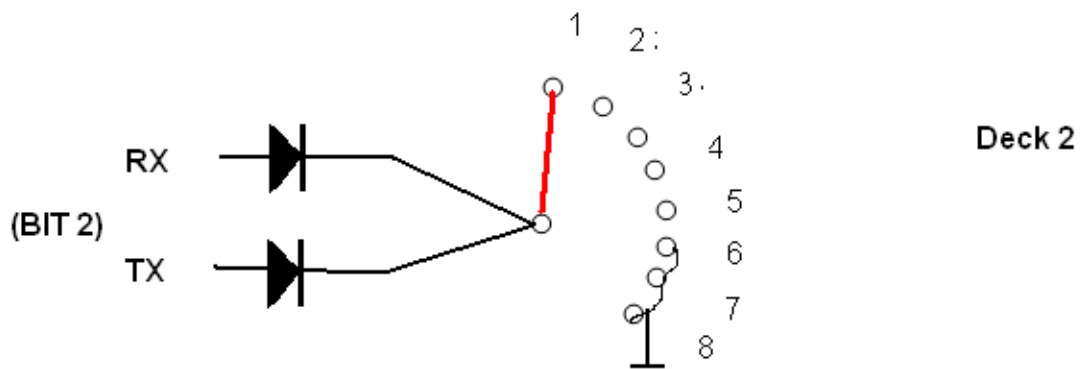

Channel selection with combined power switch

Diodes with low voltage drop.

PA3CRX