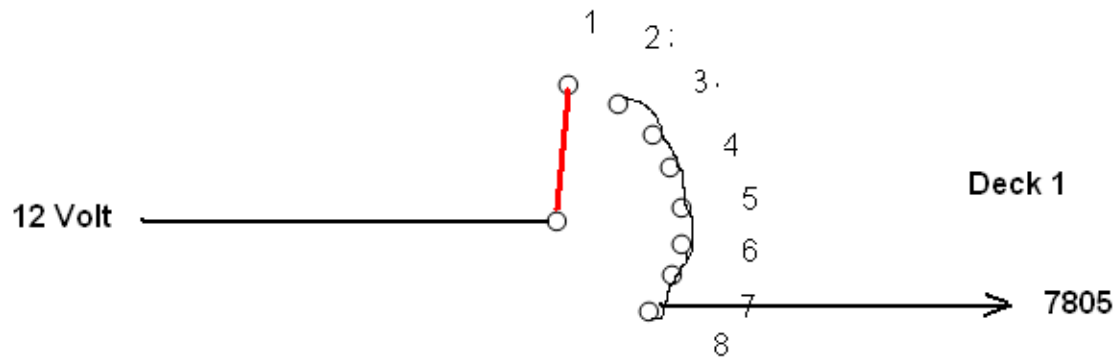

Channel selection with combined power switch

Diodes with low voltage drop.

PA3CRX